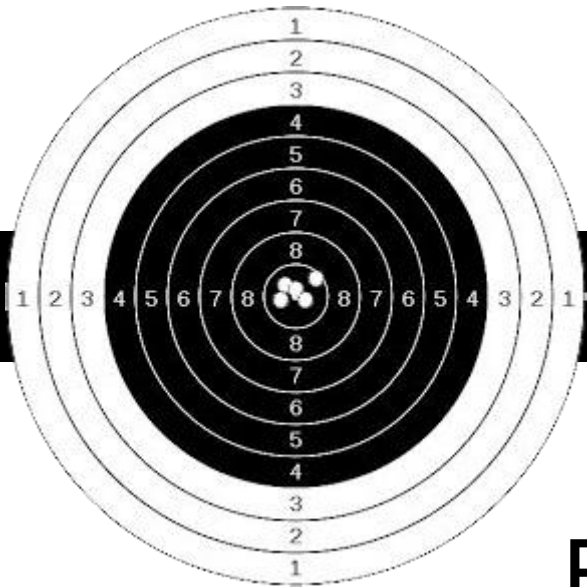

LOWELL SPORTSMEN'S CLUB
50 Swain Road, North Chelmsford

Precision Rimfire Challenge

.22 Rifles ~ 100 Yards

**July - November
Every Second Sunday**

Competition Rules:

- Any 22LR rifle under \$1,000
- After-market barrels, stocks, triggers allowed
- Any rest allowed: bipod, shooting bag, bench rest, etc.

Course of fire:

- 20 shots of record in 20 minutes.
- Unlimited sighters on a separate target during the 20 minutes.

First Relay at 1 PM

\$5 Entrance Fee

First prize takes half the pot!